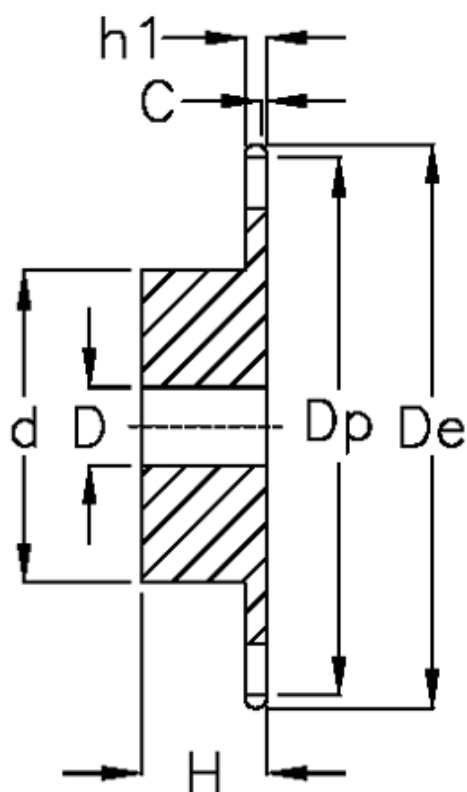

Article number: 616011010038

Description: Sprocket 24 B-1 Z=38 simplex
predrilled

Measures

$C = 4$
 $d = *160$
 $D = 30 \pm 0,5$
 $De = 476.2$
 $Dp = 461.39$
 For chain size = 1 1/2" x 1"
 For chain type = 24 B-1
 $H = 60$

$h1 = 24.1$
 Number of teeth = 38